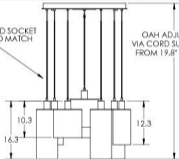

SPECIFICATION DRAWING

Collection: APOTHECARY

Product #: CH80041-08

CORD AND SOCKET
COLOR TO MATCH
FINISH

OAH ADJUSTABLE
VIA CORD SUSPENSION
FROM 19.8" TO 137.8"

CHANDELIER INCLUDES:

2 SMALL VASES

3 MEDIUM VASES

3 LARGE VASES

Bulbs Not Included

6/7/2016 (A)

Mounting Pocket: R	Electrical Type: INCANDESCENT
Approximate lbs.: 35	Bulb Qty: 8 Bulb Type: A19
Finish: SEE WEB SITE FOR OPTIONS	Wattage: 40 Voltage: 120
Top Diffuser: CLOSED	Socket type: MEDIUM, E26
Bottom Diffuser: OPEN	UL Location: DRY

Mounting Detail

$\varnothing 5.5"$ BOLT
CIRCLE

MOUNTS TO BUILDING STRUCTURE