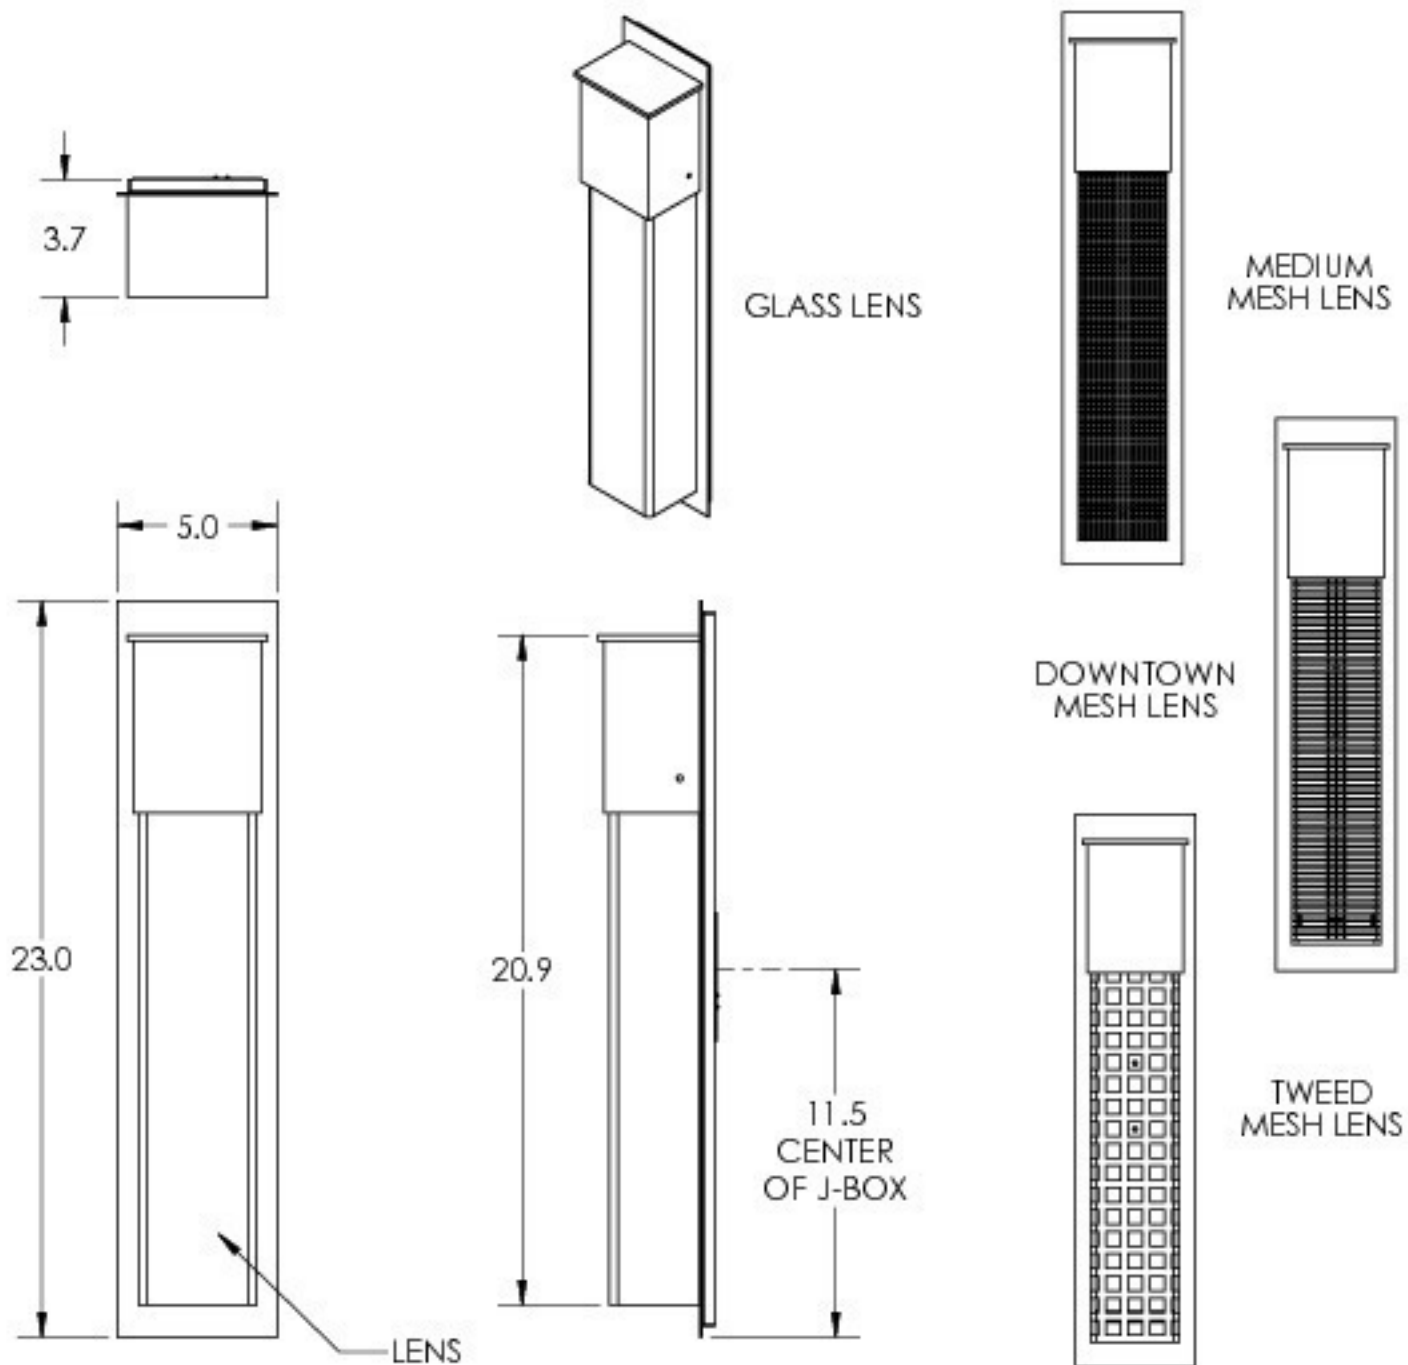

# SPECIFICATION DRAWING

Collection: OUTDOOR

Product #: ODB0040-23

*Bulbs Not Included*

1/22/2016 (A)

Mounting Packet: U	Electrical Type: HALOGEN/LED RETRO
Approximate lbs.: 20	Bulb Qty: 1    Bulb Type: MR16
Finish: SEE WEB SITE FOR OPTIONS	Wattage: 35    Voltage: 120
Top Diffuser: CLOSED METAL	Socket Type: GU10
Bottom Diffuser: OPEN	UL Location: WET

Mounting Detail

MOUNTS  
DIRECTLY  
TO J-BOX