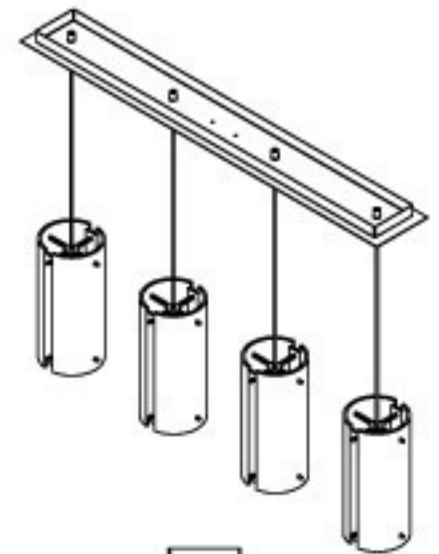

SPECIFICATION DRAWING

Product #: PLB0017-04-XX-XX-001-XX

Product #	Electrical Type	Bulb Type	Wattage	Socket Type
PLB0017-04-XX-XX-002-E2	Incandescent	A19	60	Medium E26
PLB0017-04-XX-XX-002-G2	Flourescent	CFL/LED RETRO	13	GU-24

Bulbs Not Included

Mounting Packet: U	Electrical Type: See Table
Approximate lbs.: 35	Bulb Qty: 4 Bulb Type: See Table
Finish: SEE WEB SITE FOR OPTIONS	Wattage: See Table Voltage: 120
Top Diffuser: Open	Socket Type: See Table
Bottom Diffuser: Open	UL Location: Dry

Mounting Detail

MOUNTS TO J-BOX AND CEILING