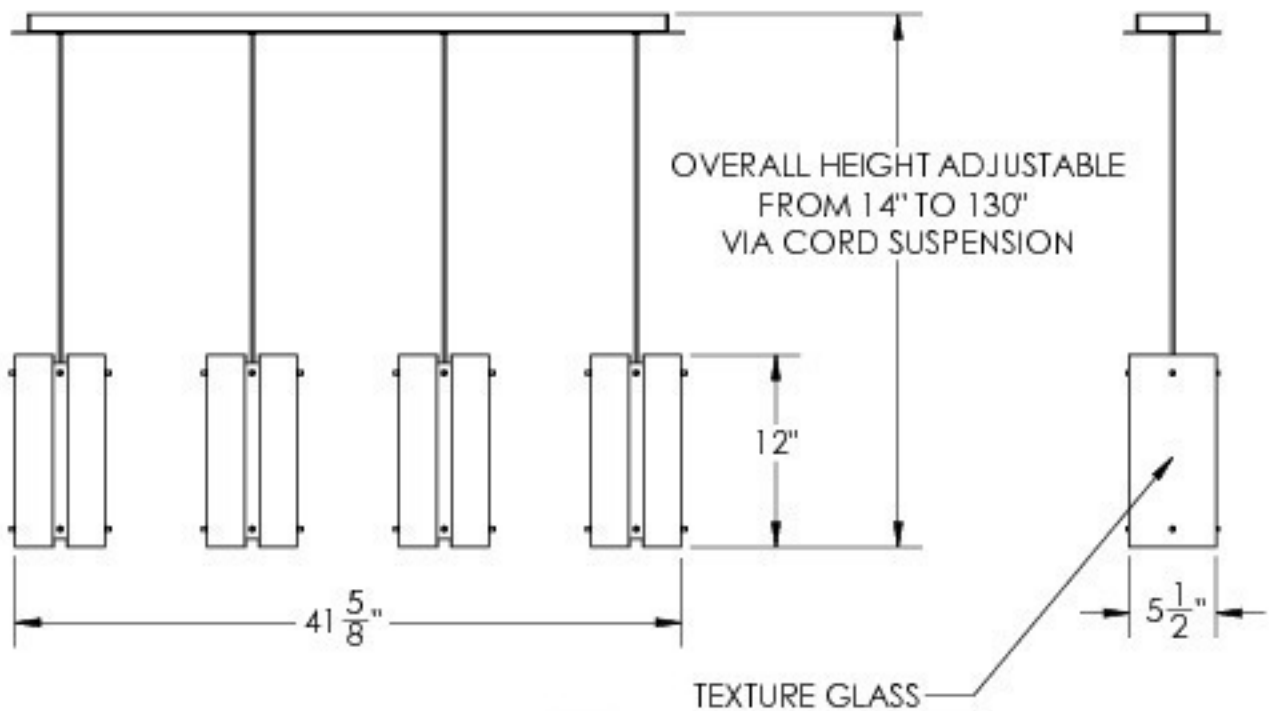

SPECIFICATION DRAWING

Product #: PLB0017-04-XX-XX-001-XX

Product #	Electrical Type	Bulb Type	Wattage	Socket Type
PLB0017-04-XX-XX-002-E2	Incandescent	A19	60	Medium E26
PLB0017-04-XX-XX-002-G2	Flourescent	CFL/LED RETRO	13	GU-24

Bulbs Not Included

Mounting Packet: U	Electrical Type: See Table
Approximate lbs.: 35	Bulb Qty: 4 Bulb Type: See Table
Finish: SEE WEB SITE FOR OPTIONS	Wattage: See Table Voltage: 120
Top Diffuser: Open	Socket Type: See Table
Bottom Diffuser: Open	UL Location: Dry

Mounting Detail

MOUNTS TO J-BOX AND CEILING