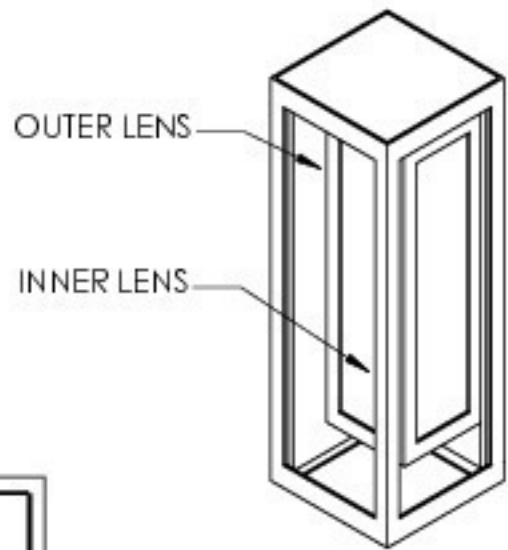

SPECIFICATION DRAWING

Collection: OUTDOOR

Product #: ODB0027-18

GLASS OUTER LENS

MESH OUTER LENS

ELECTRICAL OPTIONS

Product #	Electrical Type	Bulb Type	Wattage	Socket Type
ODB0027-1B-XX-XXX-E2	Incandescent	A19	60	Medium E26
ODB0027-1B-XX-XXX-G2	Flourescent	CFL/LED RETRO	13	GU-24

Bulbs Not Included

(A)
1/14/2016

Mounting Packet: U	Electrical Type: SEE TABLE
Approximate lbs.: 10	Bulb Qty: 1 Bulb Type: SEE TABLE
Finish: SEE WEB SITE FOR OPTIONS	Wattage: SEE TABLE Voltage: 120
Top Diffuser: CLOSED METAL	Socket Type: SEE TABLE
Bottom Diffuser: OPEN	UL Location: WET

Mounting Detail

MOUNTS DIRECTLY TO J-BOX