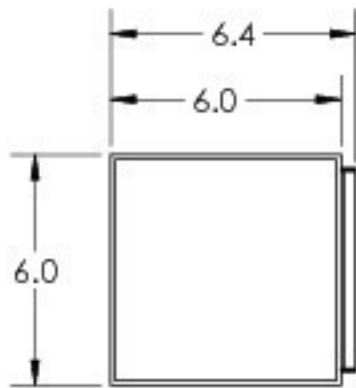

SPECIFICATION DRAWING

Collection: OUTDOOR

Product #: ODB0027-18

GLASS OUTER LENS