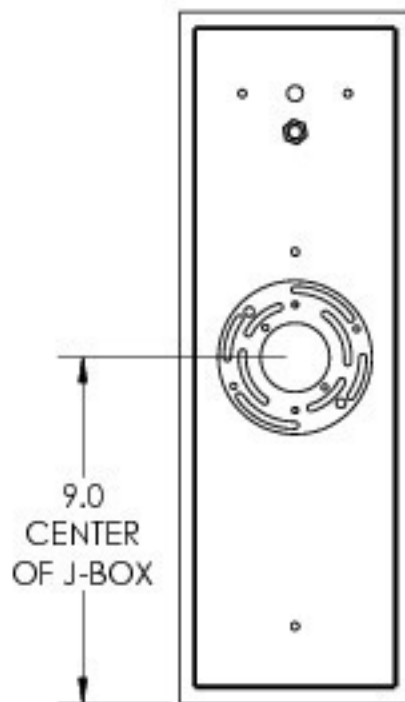

SPECIFICATION DRAWING

Collection: OUTDOOR

Product #: ODB0027-18

GLASS OUTER LENS

MESH OUTER LENS

ELECTRICAL OPTIONS

Product #	Electrical Type	Bulb Type	Wattage	Socket Type
ODB0027-1B-XX-XXX-E2	Incandescent	A19	60	Medium E26
ODB0027-1B-XX-XXX-G2	Flourescent	CFL/LED RETRO	13	GU-24

Bulbs Not Included

(A)
1/14/2016

Mounting Packet: U	Electrical Type: SEE TABLE
Approximate lbs.: 10	Bulb Qty: 1 Bulb Type: SEE TABLE
Finish: SEE WEB SITE FOR OPTIONS	Wattage: SEE TABLE Voltage: 120
Top Diffuser: CLOSED METAL	Socket Type: SEE TABLE
Bottom Diffuser: OPEN	UL Location: WET

Mounting Detail

MOUNTS DIRECTLY TO J-BOX