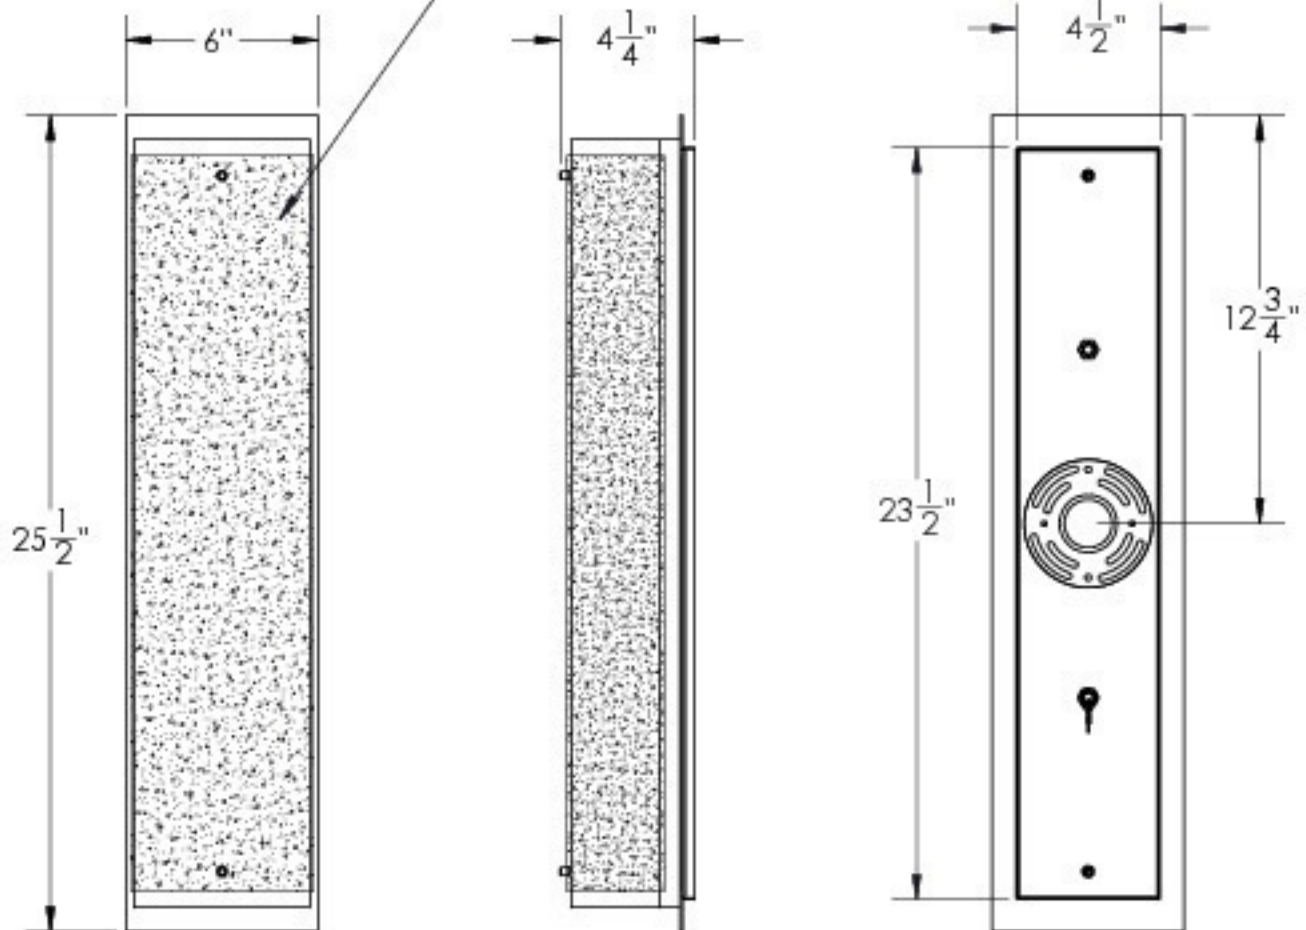

SPECIFICATION DRAWING

Product #: CSB0005-26-XX-X

CRUSHED TEXTURE FUSED GLASS

Bulbs Not Included

Mounting Packet: U	Electrical Type: Incandescent
Approximate lbs.: 10	Bulb Qty: 4 Bulb Type: A19
Finish: SEE WEB SITE FOR OPTIONS	Wattage: 60 Voltage: 120
Top Diffuser: Open	Socket Type: MEDIUM E26 BASE
Bottom Diffuser: Open	UL Location: Dry

Mounting Detail

MOUNTS DIRECTLY TO J-BOX