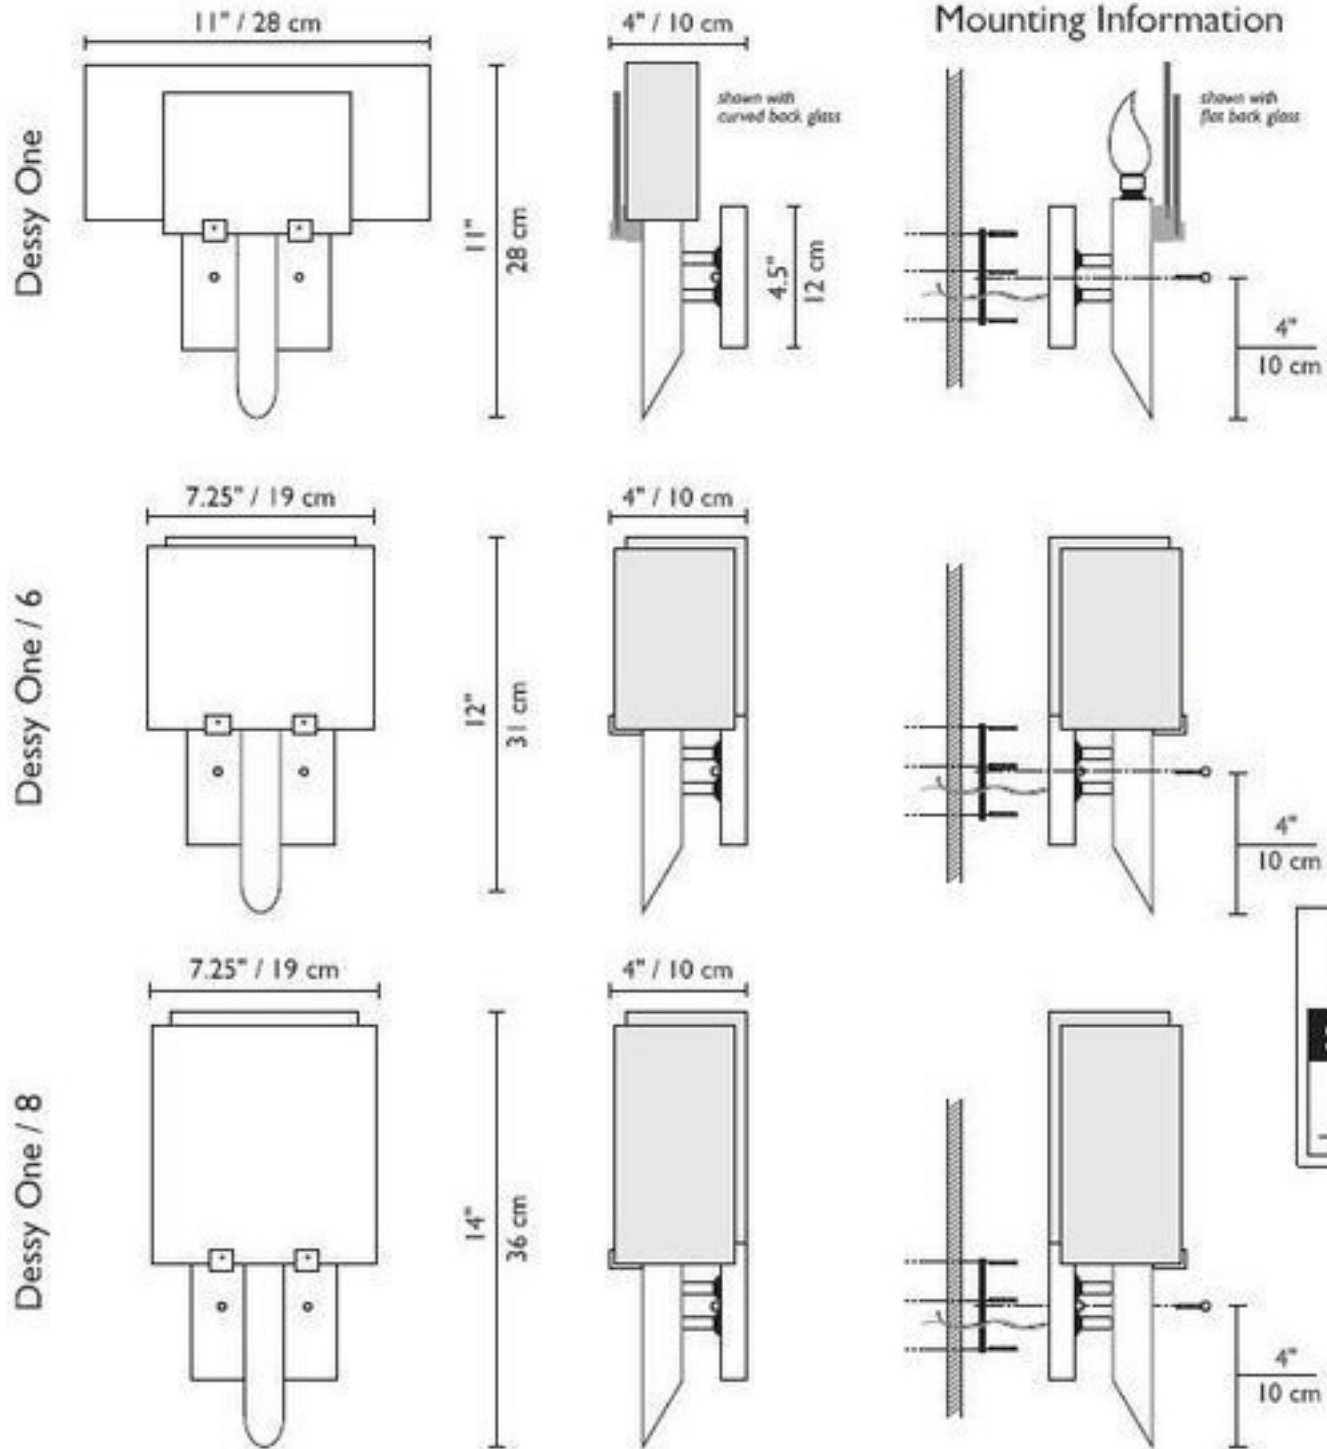

DESSY ONE - DESSY ONE/6 - DESSY ONE/8

The Dessy series brings to life unusually vibrant contemporary art glass. The use of heavy gauge stainless steel and handcrafted glass assures that every fixture will have its own personality. We can create custom color combinations in any Dessy fixture; please ask your designer or showroom for details.

Technical Information

DESSY
 FINISH
Standard
 Stainless
 Steel

LAMPING

Dessy One Series
 1 x 60w (Max)
 (E12) Candelabra Base

Damp Location