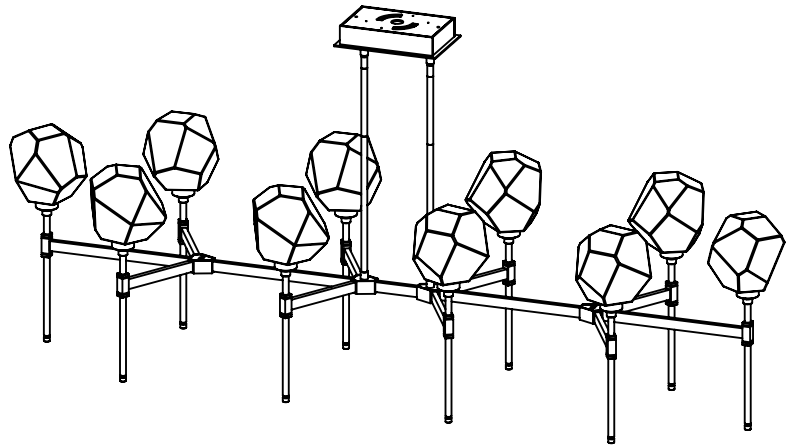

Collection: Gem

Product #: PLB0039-69

Visit hammertonstudio.com for product options and specifications.

10/19/2017 (A)

Mounting Packet: X	Weight(lbs.): 60	Electrical Type: LED	CCT: 2700 K
UL Location: DRY		Elec. Qty: 10	Wattage: 52
Finish: SEE WEB SITE FOR OPTIONS		Source Lumens: Up: 3420	Down: N/A
Top Diffuser: CLOSED GLASS		Dimmable: Forward/Reverse Phase to 1%	
Bottom Diffuser: CLOSED METAL		CRI: 93+	Power Factor: >0.9
All fixtures created by Hammerton are handcrafted by artisans. Dimensions may vary up to 7/8".			
© Copyright 2017. All rights in design, detail or invention of this drawing are reserved as the property of Hammerton. Any imitation or adaptation without written consent is strictly prohibited.			
Hammerton Inc. 217 Wright Brothers Dr. Salt Lake City, UT 84116 (801)973-8095			

Mounting Detail

MOUNTS TO J-BOX AND CEILING