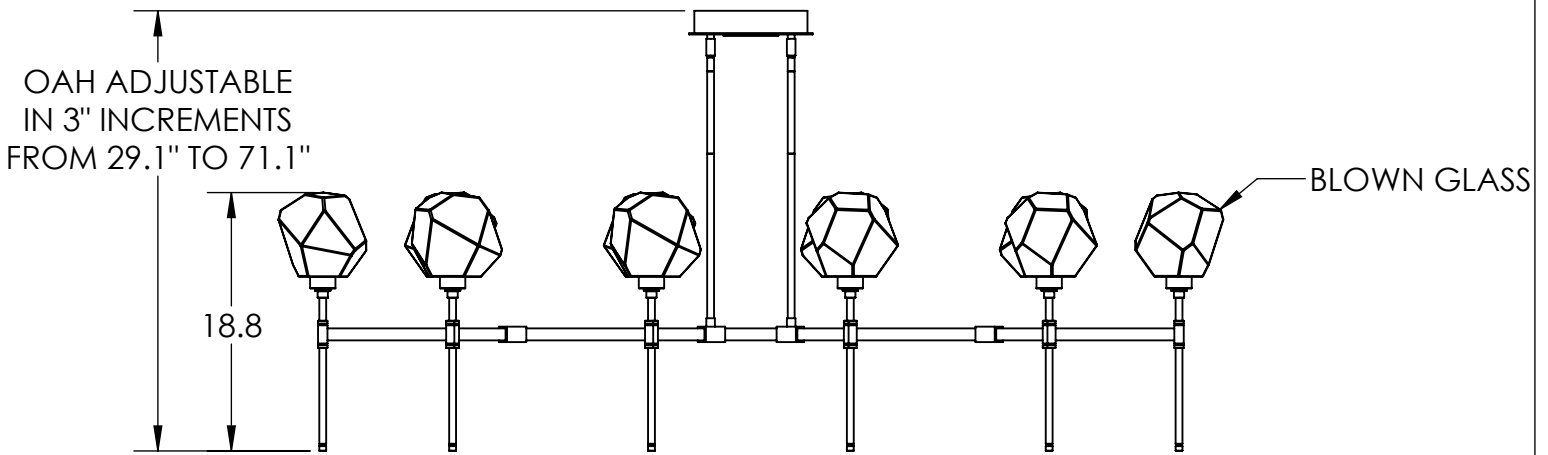

Collection: Gem

Product #: PLB0039-69

Visit hammertonstudio.com for product options and specifications.

10/19/2017 (A)

Mounting Packet: X	Weight(lbs.): 60	Electrical Type: LED	CCT: 2700 K
UL Location: DRY		Elec. Qty: 10	Wattage: 52
Finish: SEE WEB SITE FOR OPTIONS		Source Lumens: Up: 3420	Down: N/A
Top Diffuser: CLOSED GLASS		Dimmable: Forward/Reverse Phase to 1%	
Bottom Diffuser: CLOSED METAL		CRI: 93+	Power Factor: >0.9
All fixtures created by Hammerton are handcrafted by artisans. Dimensions may vary up to 7/8".			
© Copyright 2017. All rights in design, detail or invention of this drawing are reserved as the property of Hammerton. Any imitation or adaptation without written consent is strictly prohibited.			
Hammerton Inc. 217 Wright Brothers Dr. Salt Lake City, UT 84116 (801)973-8095			

Mounting Detail

MOUNTS TO J-BOX AND CEILING