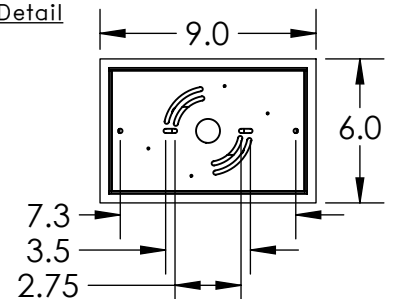

Collection: Gem

Product #: PLB0039-69

Visit hammertonstudio.com for product options and specifications.

10/19/2017 (A)

Mounting Packet: X	Weight(lbs.): 60	Electrical Type: LED	CCT: 2700 K
UL Location: DRY		Elec. Qty: 10	Wattage: 52
Finish: SEE WEB SITE FOR OPTIONS		Source Lumens: Up: 3420	Down: N/A
Top Diffuser: CLOSED GLASS		Dimmable: Forward/Reverse Phase to 1%	
Bottom Diffuser: CLOSED METAL		CRI: 93+	Power Factor: >0.9
All fixtures created by Hammerton are handcrafted by artisans. Dimensions may vary up to 7/8".			
© Copyright 2017. All rights in design, detail or invention of this drawing are reserved as the property of Hammerton. Any imitation or adaptation without written consent is strictly prohibited.			
Hammerton Inc. 217 Wright Brothers Dr. Salt Lake City, UT 84116 (801)973-8095			

Mounting Detail

MOUNTS TO J-BOX AND CEILING