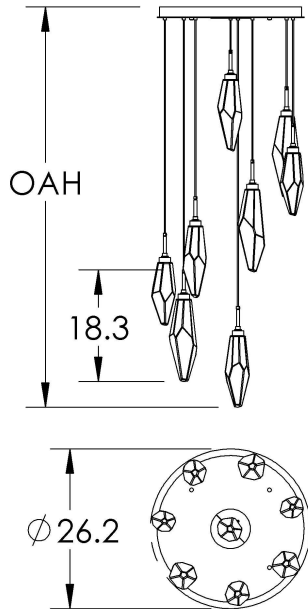

# HAMMERTONSTUDIO

Rock Crystal Round Waterfall-08

CHB0050-08

## Product Numbering

CHB0050-08 - Finish - Lens/Shade - Overall Height - Electrical

### Specifications

OAH:	See Opt
W:	26.2"
D:	26.2"
Wt:	35 lb
Mtg Pkt:	R
Rating:	Dry
Elec Qty:	8
Voltage:	120
Bottom:	Closed Glass
Top:	Closed

### Mounting Detail