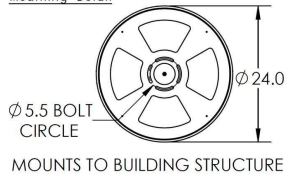

Mounting Detail

Overall Height Options

<i>CO1: Cord, Adjustable 23"-140"</i>