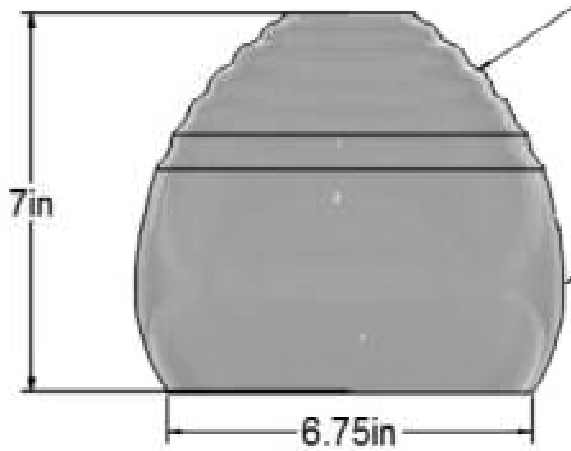

4' Cord Length with 5" Canopy Standard.

Rippled Section

T14 Style LED Bulb  
30,000 Hours Life  
730 Lumens

4	1	BULB STYLE 1		LED Bulb
3	1	SHADE RING		STEEL
2	1	302 LARGE		GLASS
1	1	SOCKET SET		Ceramic, Steel
ITEM	QTY	PART NUMBER	DESCRIPTION	MATERIAL
PARTS LIST				