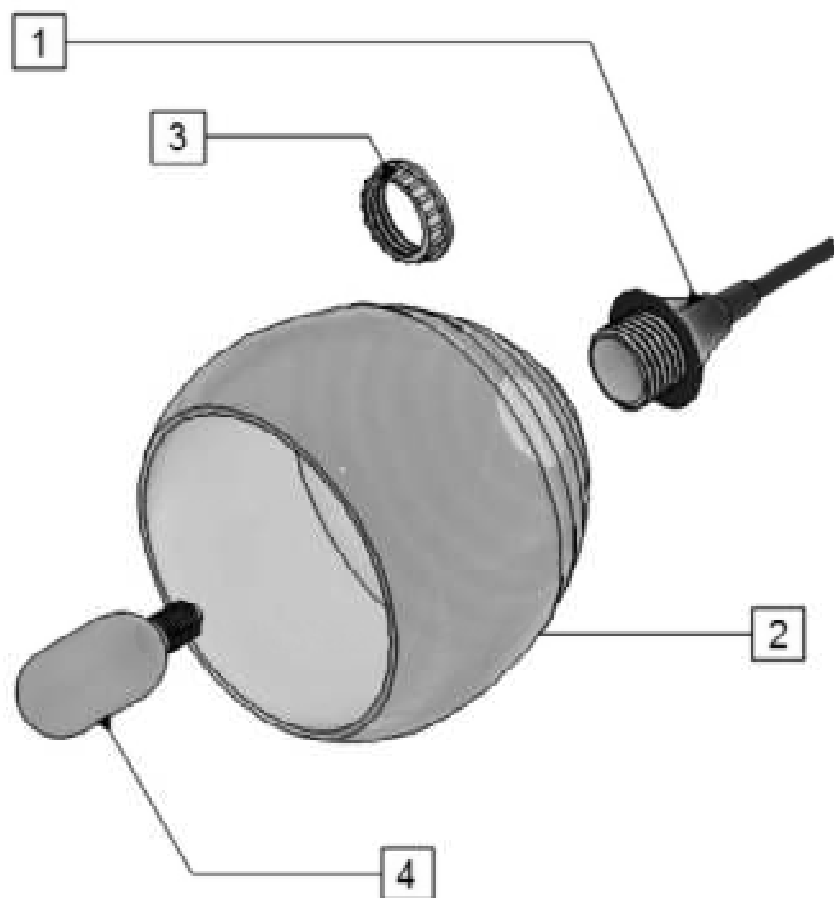

4' Cord Length with 5" Canopy Standard.

Rippled Section

T14 Style LED Bulb  
30,000 Hours Life  
730 Lumens

4	1	BULB STYLE 1		LED Bulb
3	1	SHADE RING		STEEL
2	1	302 LARGE		GLASS
1	1	SOCKET SET		Ceramic, Steel
ITEM	QTY	PART NUMBER	DESCRIPTION	MATERIAL
PARTS LIST				