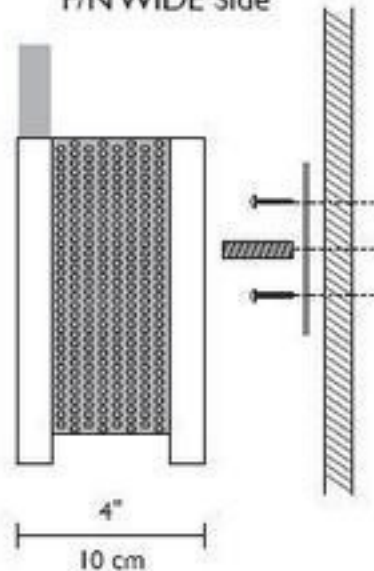

**ADA
COMPLIANT**

F/N WIDE & F/N JUDY

Framed by bronze powder-coated steel, the F/N Wide and F/N Judy showcases our collection of handmade Magic Art Glass. By using a combination of exotic elements and a myriad of glass techniques, we have produced an original, whimsical yet elegant line of fixtures illuminated with incandescent lamps.

Technical and Mounting Information

F/N WIDE Front

F/N WIDE Side

F/N JUDY Front

F/N JUDY Side

METAL FINISHES

Standard

Bronze