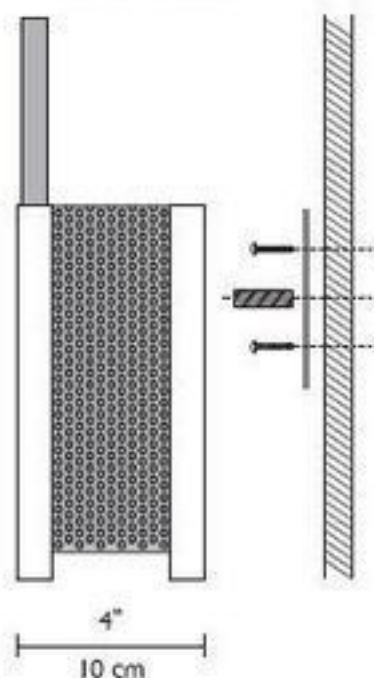

Technical and Mounting Information

F/N WIDE Front

F/N WIDE Side

F/N JUDY Front

F/N JUDY Side

METAL FINISHES

Standard

Bronze