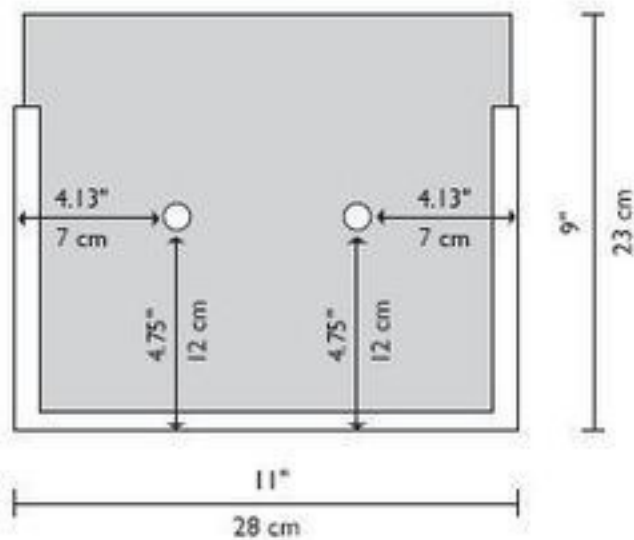

Technical and Mounting Information

F/N WIDE Front

F/N WIDE Side

F/N JUDY Front

F/N JUDY Side

METAL FINISHES

Standard

Bronze