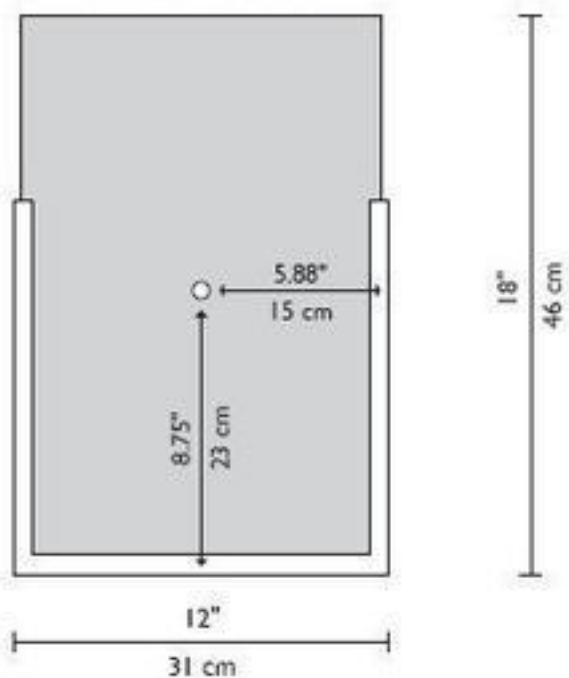

Technical and Mounting Information

F/N WIDE Front

F/N WIDE Side

F/N JUDY Front

F/N JUDY Side

METAL FINISHES

Standard

Bronze