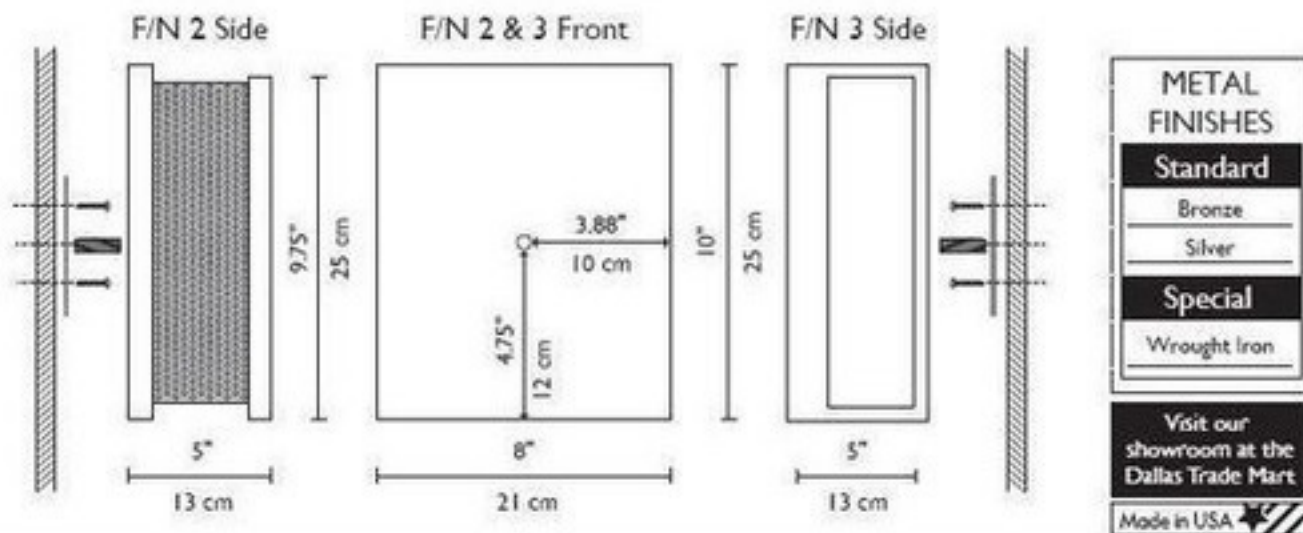

F/N 2 IO & F/N 3 IO (Indoor/Outdoor)

Framed by bronze powder-coated steel, the F/N 2 & 3 IO showcase our collection of handmade Magic Art Glass. By using a combination of exotic elements and a myriad of glass techniques, we have produced an original, whimsical yet elegant line of fixtures illuminated with incandescent lamps.

Technical Information

Mounting Specifications

LAMPING

1 x 100w (Max)
 (E27) Medium Base