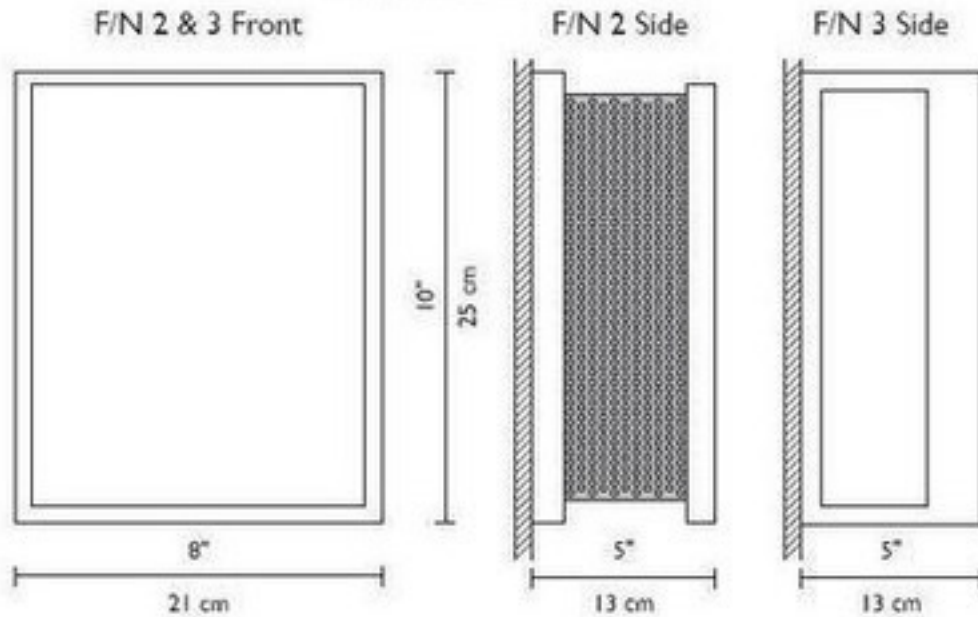

F/N 2 IO & F/N 3 IO (Indoor/Outdoor)

Framed by bronze powder-coated steel, the F/N 2 & 3 IO showcase our collection of handmade Magic Art Glass. By using a combination of exotic elements and a myriad of glass techniques, we have produced an original, whimsical yet elegant line of fixtures illuminated with incandescent lamps.

Technical Information

Mounting Specifications

LAMPING

1 x 100w (Max)
 (E27) Medium Base