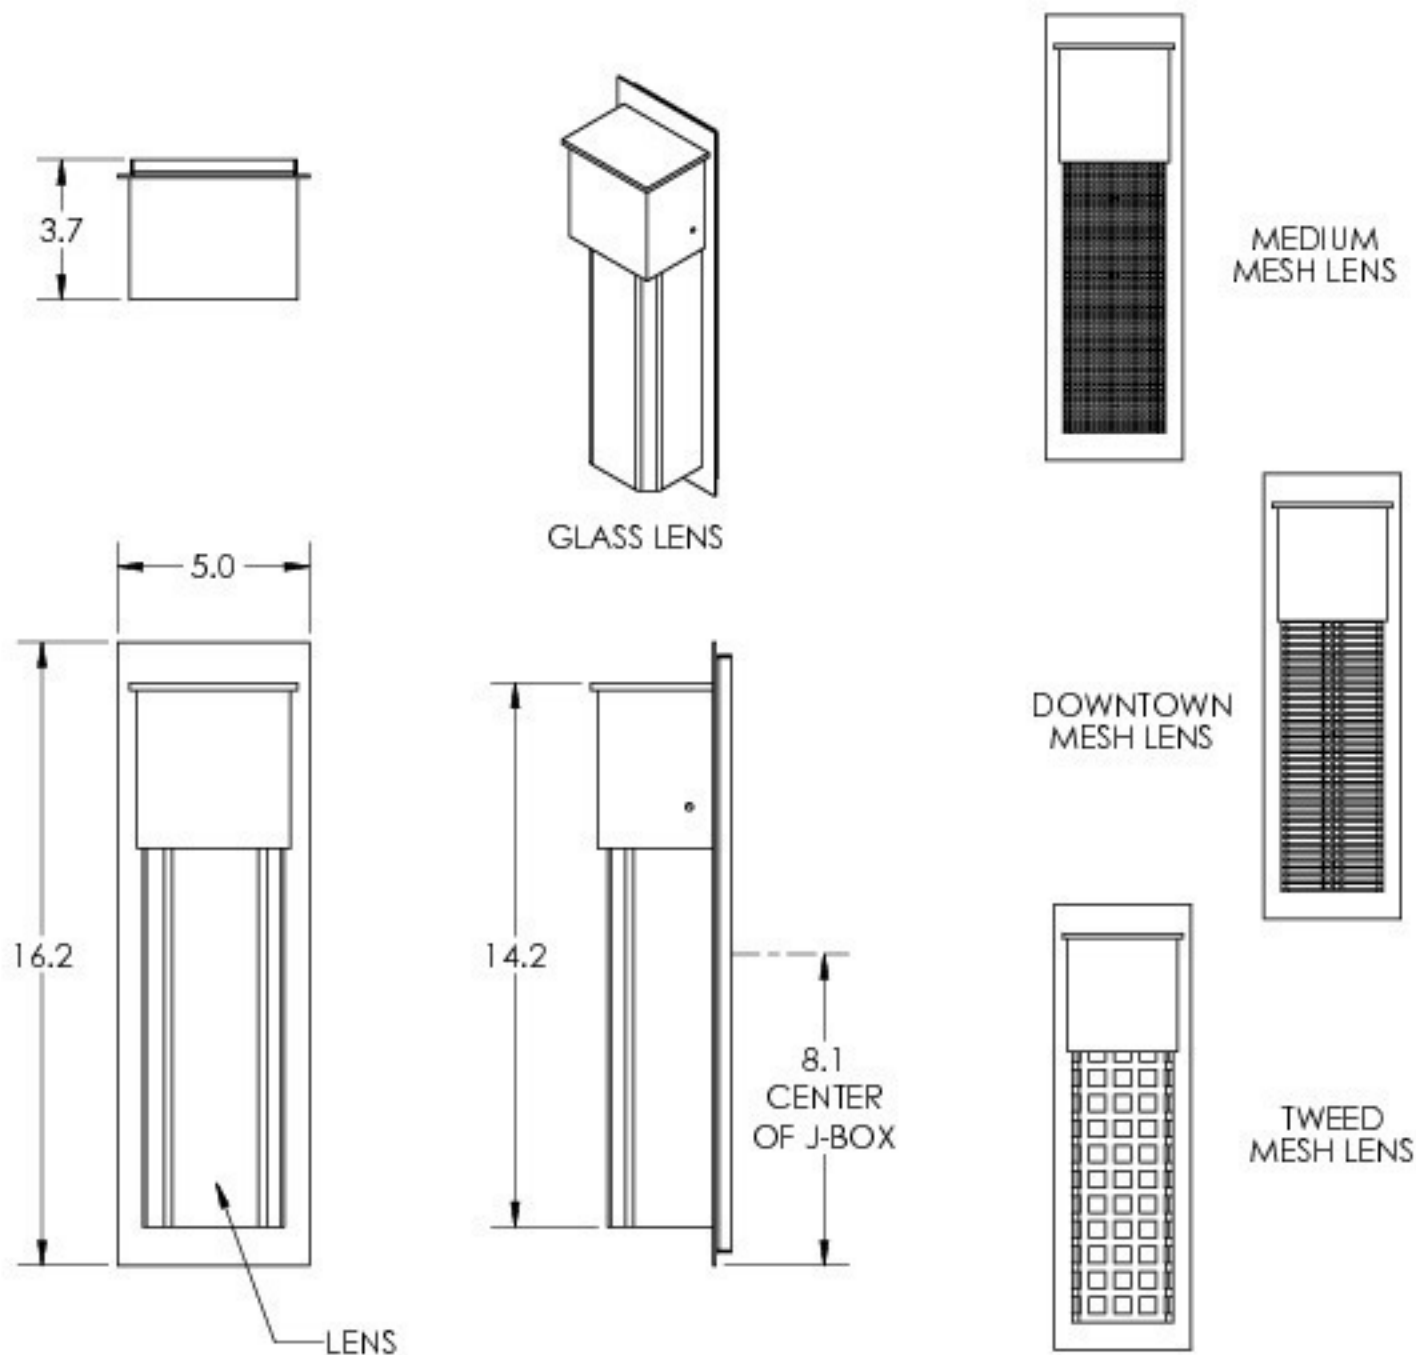

# SPECIFICATION DRAWING

Collection: OUTDOOR

Product #: ODB0040-16

*Bulbs Not Included*

1/21/2016 (A)

Mounting Packet: U	Electrical Type: HALOGEN/LED RETRO
Approximate lbs.: 10	Bulb Qty: 1    Bulb Type: MR16
Finish: SEE WEB SITE FOR OPTIONS	Wattage: 35    Voltage: 120
Top Diffuser: CLOSED METAL	Socket Type: GU10
Bottom Diffuser: OPEN	UL Location: WET

Mounting Detail

MOUNTS DIRECTLY TO J-BOX