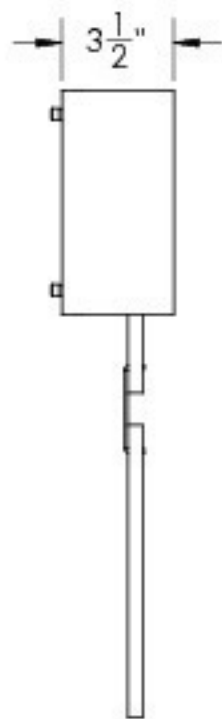

# SPECIFICATION DRAWING

Product #: CSB0033-0C-XX-XX-XX

Electrical Option	Product #	Electrical Type	Bulb Type	Wattage	Socket Type
	CSB0033-0C-XX-XX-E2	Incandescent	A19	60	Medium E26
	CSB0033-0C-XX-XX-G2	Flourescent	CFL/LED RETRO	13	GU-24

*Bulbs Not Included*

3/19/2015

Mounting Packet: U	Electrical Type: See Table
Approximate lbs.: 10	Bulb Qty: 1    Bulb Type: See Table
Finish: SEE WEB SITE FOR OPTIONS	Wattage: See Table    Voltage: 120
Top Diffuser: Open	Socket Type: See Table
Bottom Diffuser: Closed Metal	UL Location: Dry

MOUNTS DIRECTLY TO J-BOX