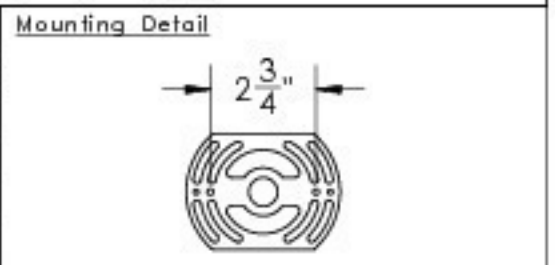

# SPECIFICATION DRAWING

Product #: CSB0033-0C-XX-XX-XX

Electrical Option	Product #	Electrical Type	Bulb Type	Wattage	Socket Type
	CSB0033-0C-XX-XX-E2	Incandescent	A19	60	Medium E26
	CSB0033-0C-XX-XX-G2	Flourescent	CFL/LED RETRO	13	GU-24

*Bulbs Not Included*

3/19/2015

Mounting Packet: U	Electrical Type: See Table
Approximate lbs.: 10	Bulb Qty: 1    Bulb Type: See Table
Finish: SEE WEB SITE FOR OPTIONS	Wattage: See Table    Voltage: 120
Top Diffuser: Open	Socket Type: See Table
Bottom Diffuser: Closed Metal	UL Location: Dry