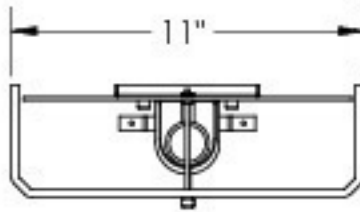

# SPECIFICATION DRAWING

Product #: CSB0033-0C-XX-XX-XX

Electrical Option	Product #	Electrical Type	Bulb Type	Wattage	Socket Type
	CSB0033-0C-XX-XX-E2	Incandescent	A19	60	Medium E26
	CSB0033-0C-XX-XX-G2	Flourescent	CFL/LED RETRO	13	GU-24

*Bulbs Not Included*

3/19/2015

Mounting Packet: U	Electrical Type: See Table
Approximate lbs.: 10	Bulb Qty: 1    Bulb Type: See Table
Finish: SEE WEB SITE FOR OPTIONS	Wattage: See Table    Voltage: 120
Top Diffuser: Open	Socket Type: See Table
Bottom Diffuser: Closed Metal	UL Location: Dry

MOUNTS DIRECTLY TO J-BOX