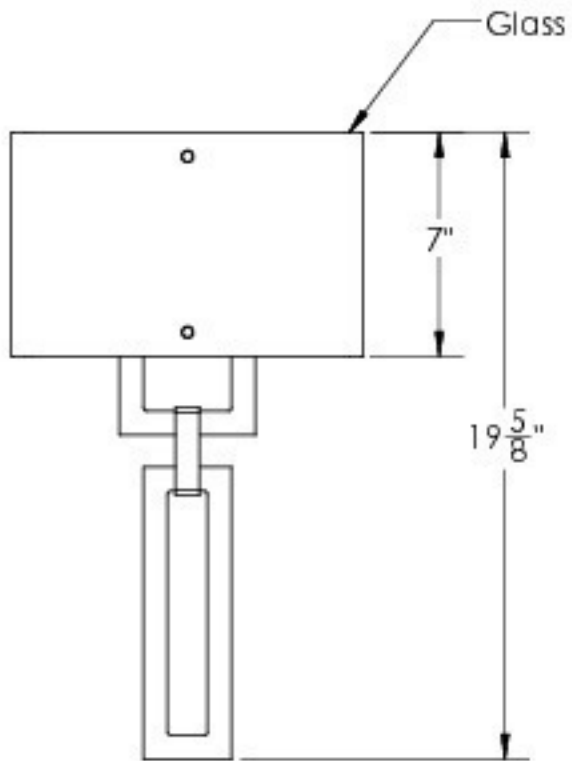

# SPECIFICATION DRAWING

Product #: CSB0033-0C-XX-XX-XX

Electrical Option	Product #	Electrical Type	Bulb Type	Wattage	Socket Type
	CSB0033-0C-XX-XX-E2	Incandescent	A19	60	Medium E26
	CSB0033-0C-XX-XX-G2	Flourescent	CFL/LED RETRO	13	GU-24

*Bulbs Not Included*

3/19/2015

Mounting Packet: U	Electrical Type: See Table
Approximate lbs.: 10	Bulb Qty: 1    Bulb Type: See Table
Finish: SEE WEB SITE FOR OPTIONS	Wattage: See Table    Voltage: 120
Top Diffuser: Open	Socket Type: See Table
Bottom Diffuser: Closed Metal	UL Location: Dry

MOUNTS DIRECTLY TO J-BOX