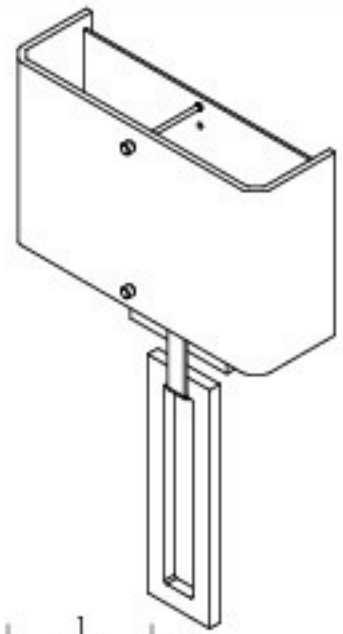

# SPECIFICATION DRAWING

Product #: CSB0033-0C-XX-XX-XX

Electrical Option	Product #	Electrical Type	Bulb Type	Wattage	Socket Type
	CSB0033-0C-XX-XX-E2	Incandescent	A19	60	Medium E26
	CSB0033-0C-XX-XX-G2	Flourescent	CFL/LED RETRO	13	GU-24

*Bulbs Not Included*

3/19/2015

Mounting Packet: U	Electrical Type: See Table
Approximate lbs.: 10	Bulb Qty: 1    Bulb Type: See Table
Finish: SEE WEB SITE FOR OPTIONS	Wattage: See Table    Voltage: 120
Top Diffuser: Open	Socket Type: See Table
Bottom Diffuser: Closed Metal	UL Location: Dry

MOUNTS DIRECTLY TO J-BOX