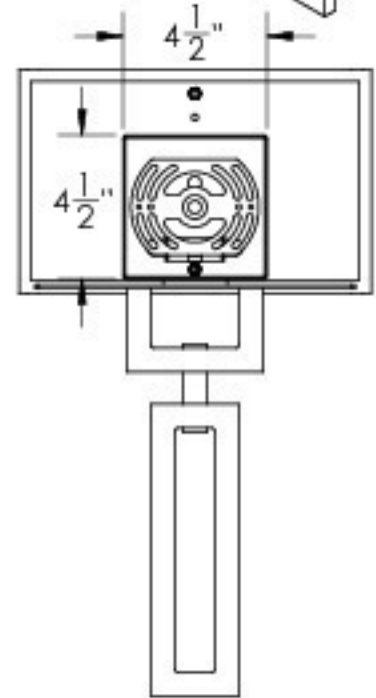

# SPECIFICATION DRAWING

Product #: CSB0033-0C-XX-XX-XX

Electrical Option	Product #	Electrical Type	Bulb Type	Wattage	Socket Type
	CSB0033-0C-XX-XX-E2	Incandescent	A19	60	Medium E26
	CSB0033-0C-XX-XX-G2	Flourescent	CFL/LED RETRO	13	GU-24

*Bulbs Not Included*

3/19/2015

Mounting Packet: U	Electrical Type: See Table
Approximate lbs.: 10	Bulb Qty: 1    Bulb Type: See Table
Finish: SEE WEB SITE FOR OPTIONS	Wattage: See Table    Voltage: 120
Top Diffuser: Open	Socket Type: See Table
Bottom Diffuser: Closed Metal	UL Location: Dry

MOUNTS DIRECTLY TO J-BOX