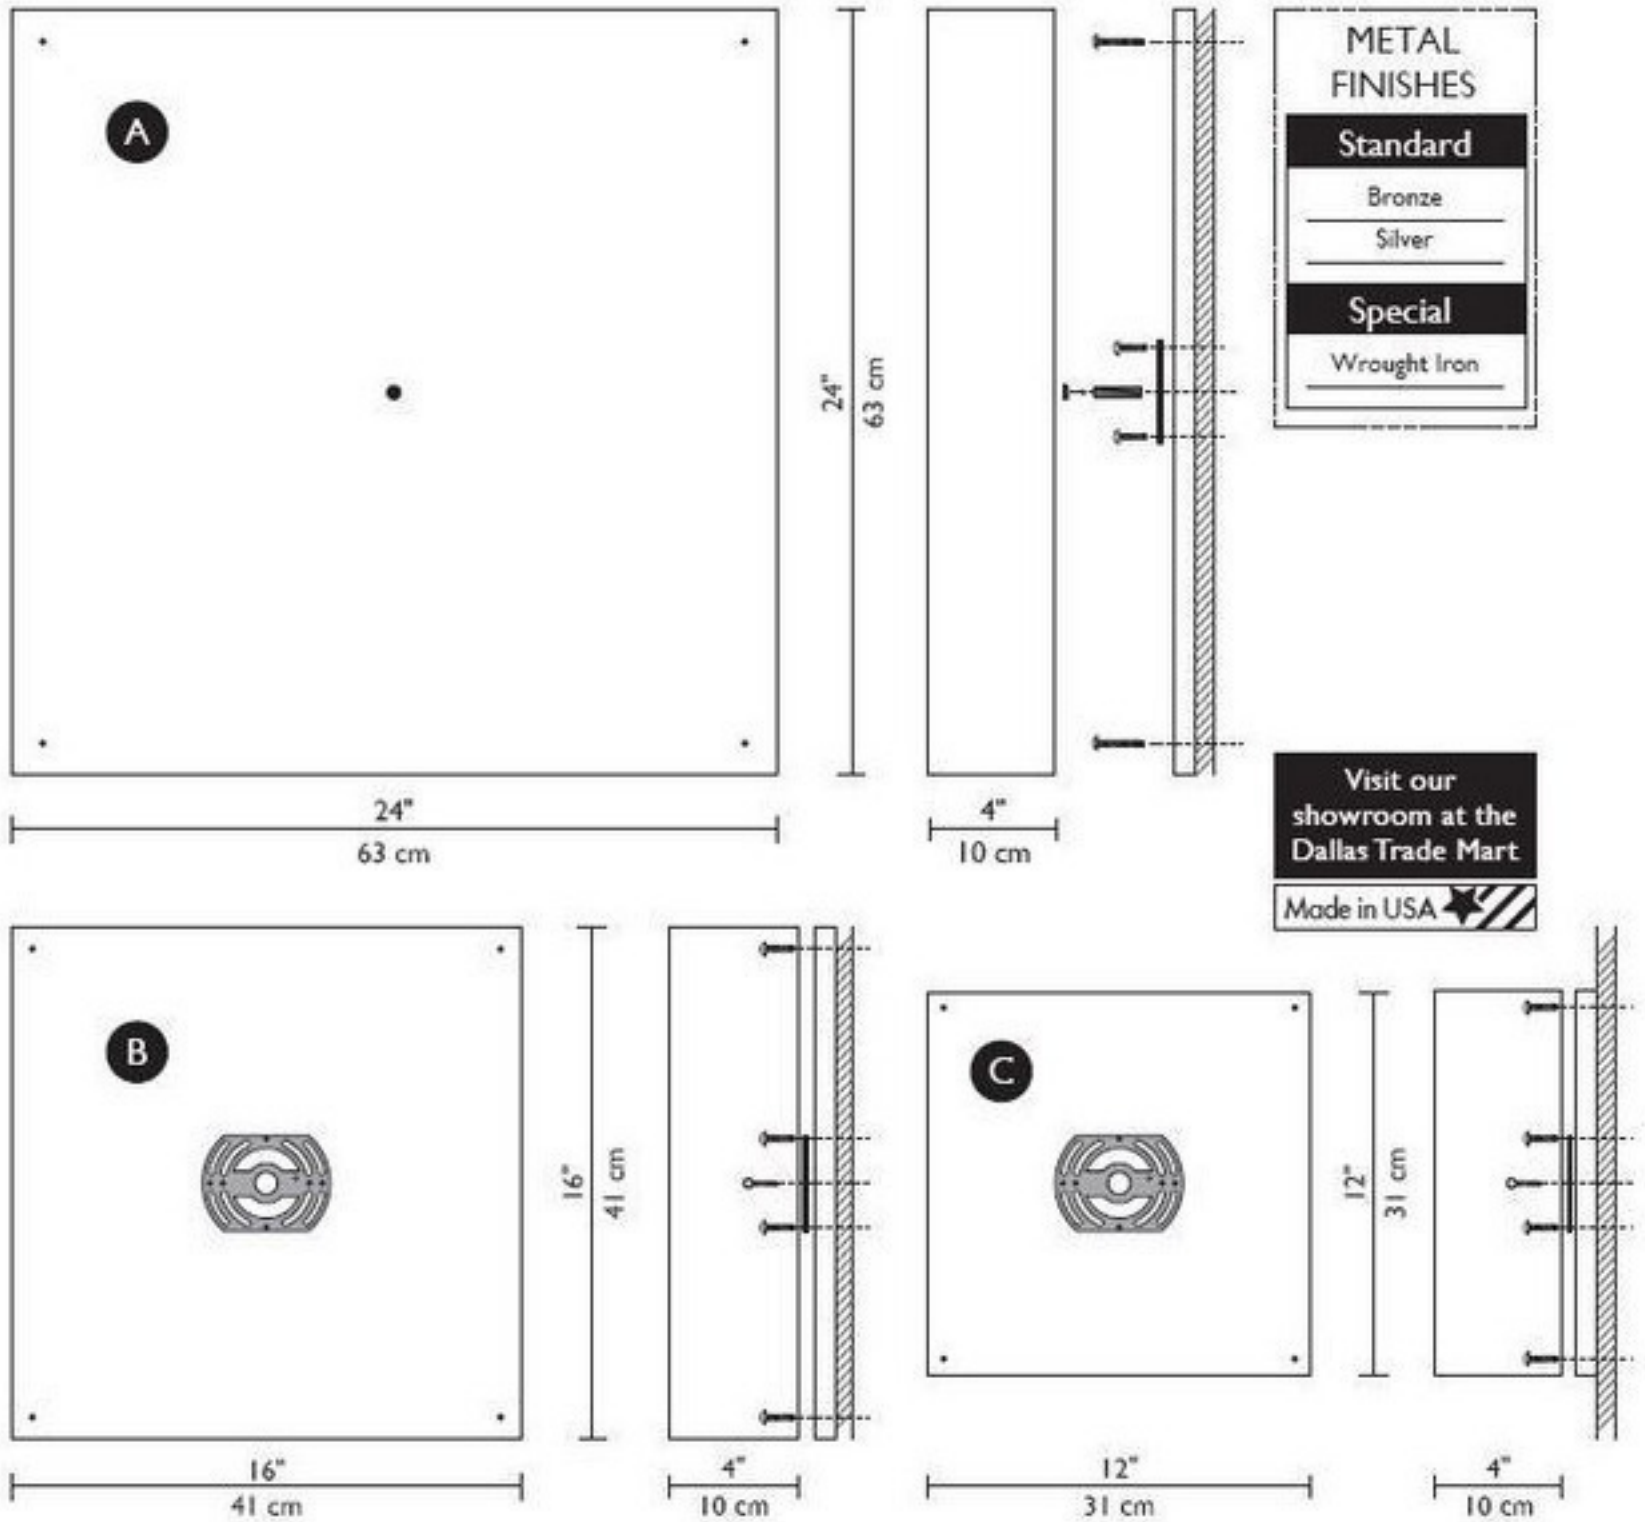

V2 - SQUARE

Technical and Mounting Information

COMPACT FLUORESCENT

- A. 24" x 24" x 4" 4 x 22w
- B. 16" x 16" x 4" 1 x 32w
- C. 12" x 12" x 4" 1 x 22w

Damp Location

*Fluorescent lamps not properly disposed of poison our environment. Properly disposing of your old fluorescent lamps prevents the release of mercury into our water supply.